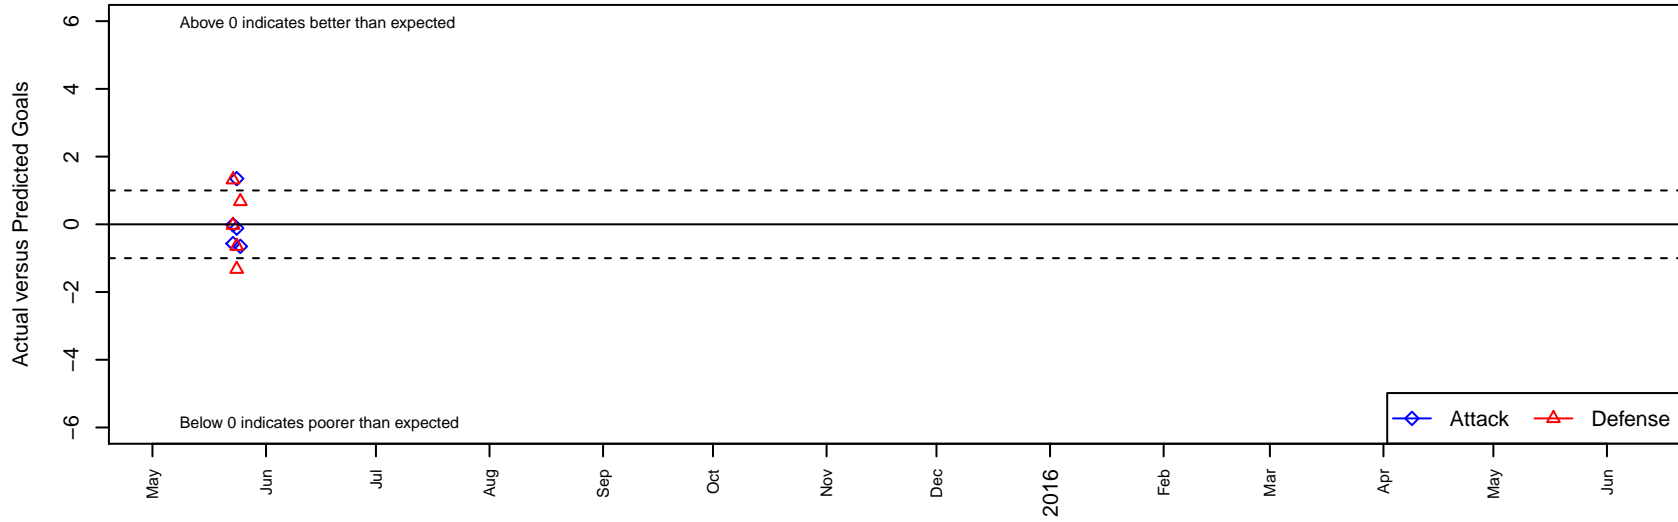

Redding Kaos Red Devils B02

, CAN
B02 total strength=498
attack=0.59 defense=0.21

alt names used:
Kaos Red Devils

Venues played:
2015 Rogue Memorial BU12 Siskiyou

Redding Kaos Red Devils B02
Dots are actual minus expected GF (blue circles) and GA (red triangles).
Blue line is smoothed change in attack strength. Red is smoothed change in defense strength.